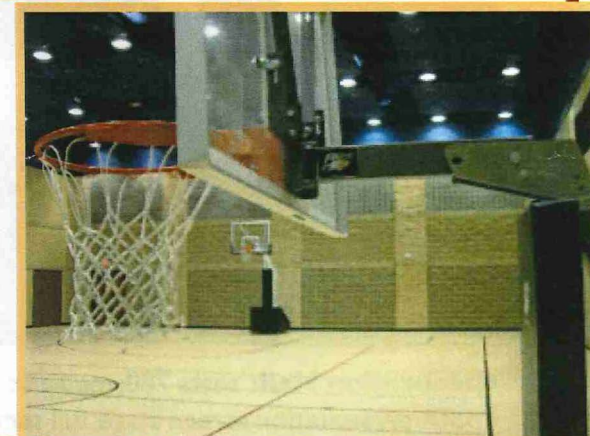

Facility Rental Information

Stonebridge
United Methodist
Church

1800 S. Stonebridge Drive
McKinney, TX 75070 972.529.5601