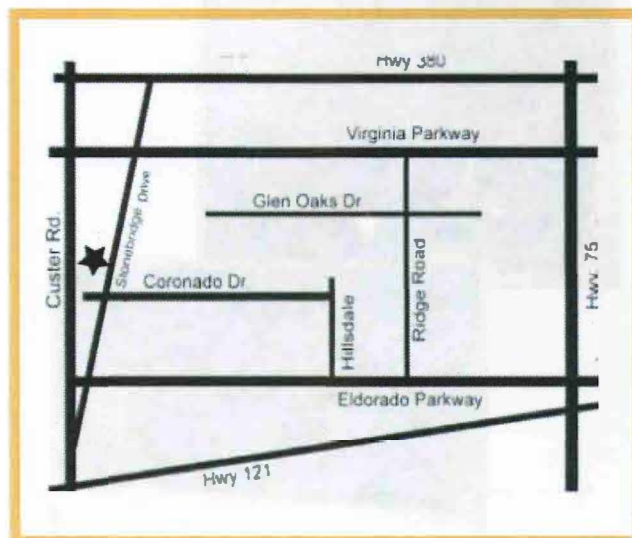

facility capacities

Venue	Sq. Ft. (total)	Classroom (people)	60" Rounds (people)
RAC	8,000	700	450
Celebration Hall	7,500	780	400
Upper Alley	2,200	240	150
Quad Room	1,400	60-100	100
RAC 263/264	1,100	40-80	70
Large Classroom	500	20-60	40
Avg Classroom	350	10-30	20
Conference Room	400	10 seat table	n/a
Kitchen I	300	n/a	n/a
Kitchen RAC	550	n/a	n/a
Kitchen Upper Alley	120	n/a	n/a

Stage Square Footage

Robertson Activity Center

Main	1,275
Portable	200
Celebration Hall	250
Upper Alley	250

Parking

Parking Spaces	533
Handicap Spaces	15

Driving Directions:

From HWY 75: Go west on Eldorado Parkway 5 miles. Turn right onto Stonebridge Drive. Turn left into church parking lot.

From US380: Go South on Stonebridge Drive 3.5 miles. Turn right in to church parking lot.

From HWY 121: Go north on Custer 5 miles. Turn right onto Stonebridge Drive. Turn left into church parking lot.